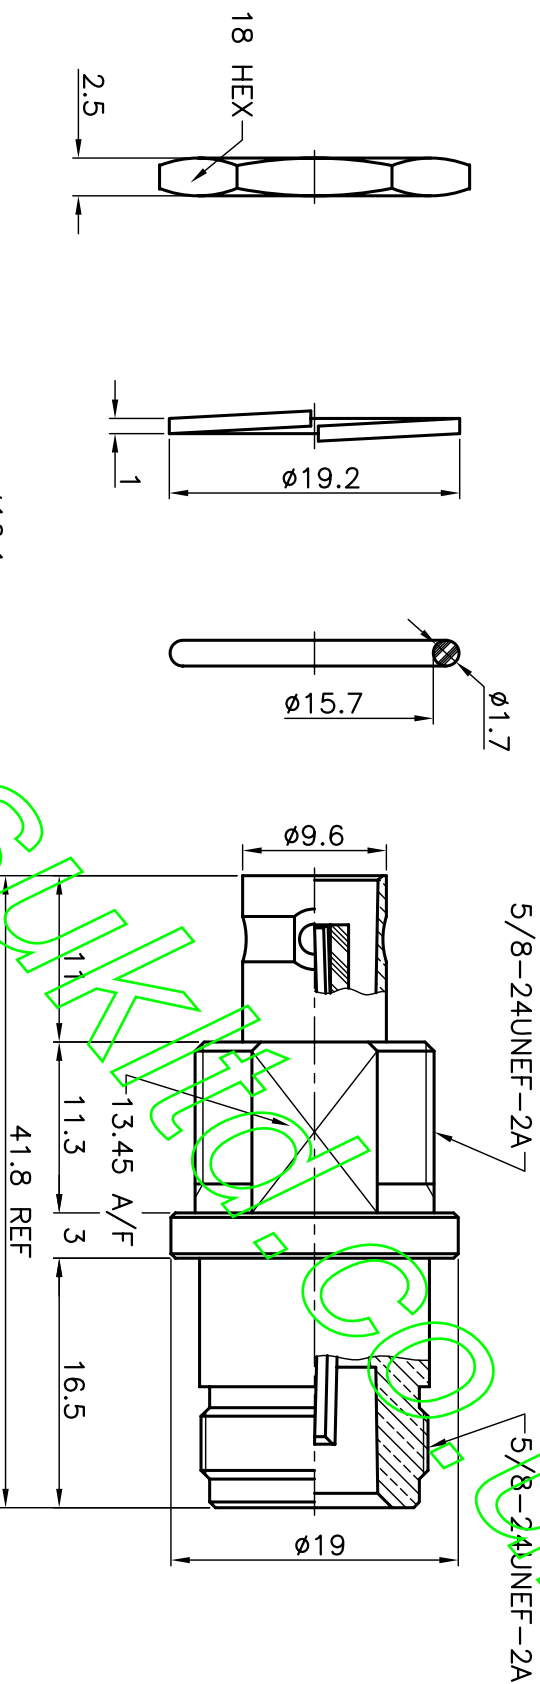

ISS	DESCRIPTION \ DATE

RoHS COMPLIANT

CONNECTORS CABLES

PANEL HOLE

SPECIALISTS LTD

TITLE: BNC FEMALE TO N FEMALE
BULKHEAD ADAPTOR

PART NO: .
DRAWING NO: NDBBJA50

APRD:	UNLESS OTHERWISE SPECIFIED TOLERANCES
CHKD:	0.5-6 = ±0.2
DR:	>6-30 = ±0.4
	>30-120 = ±0.6
	>120-315 = ±1.0
	>315-1000 = ±1.6
	ANGLES = ±5°

DATE: 04/28/10"
UNIT: mm
SCALE: 2/1

NO.	DESCRIPTION	MATERIAL	FINISH
	NUT	BRASS	NICKEL
	LOCK WASHER	STEEL	NICKEL
	GASKET	RUBBER	RED
	CONTACT PIN	BRASS	GOLD
	INSULATOR	TEFLON	WHITE
	BODY	BRASS	NICKEL
		MATERIAL	FINISH